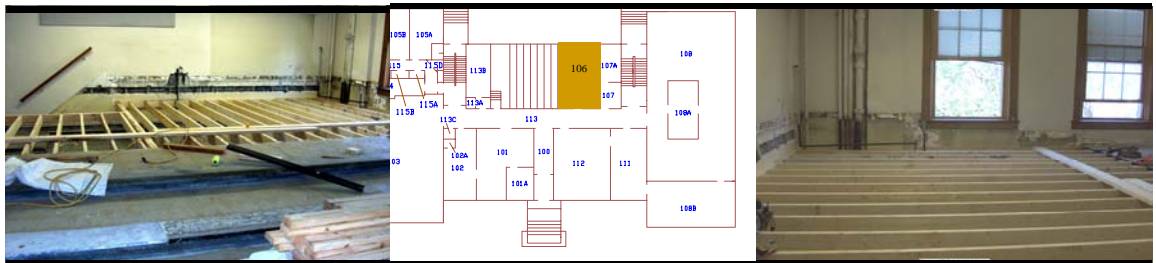

HELDRICH SCIENCE BUILDING CLASSROOM 106

Construction Start

Architectural Plan

Mid Construction

Completed Project

PROJECT PORTFOLIO

SCOPE

- ◆ Demolition of old seating platform, obsolete piping and lighting
- ◆ Installation of new platform, railings, stairs, sound insulation
- ◆ Upgrade and relocation of HVAC
- ◆ Installation of new carpeting, seating, screens and blackboards
- ◆ Upgraded electrical and lighting systems with integrated controls

DATA

- ◆ \$78,000 Budget
- ◆ Design phase: 1.5 months
- ◆ Construction phase: 4 months